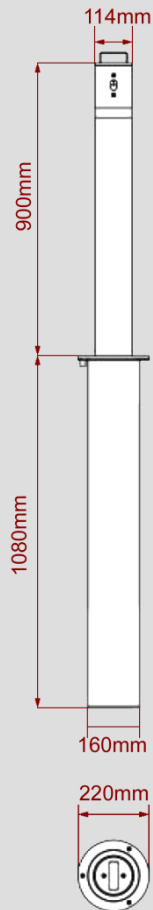

Macs 114/T900 Telescopic Bollard (Bridge Handle)

The Macs 114/T900 range of telescopic bollards is suitable for a number of applications, from driveways and parking spaces to offices and pedestrian areas.

Height	900mm
Diameter	114mm
Finishes	Powder coated black/Stainless Steel
Thickness	3mm
Handle	Bridge Handle
Reflective Tape	30mm
Integrated Lock	Yes